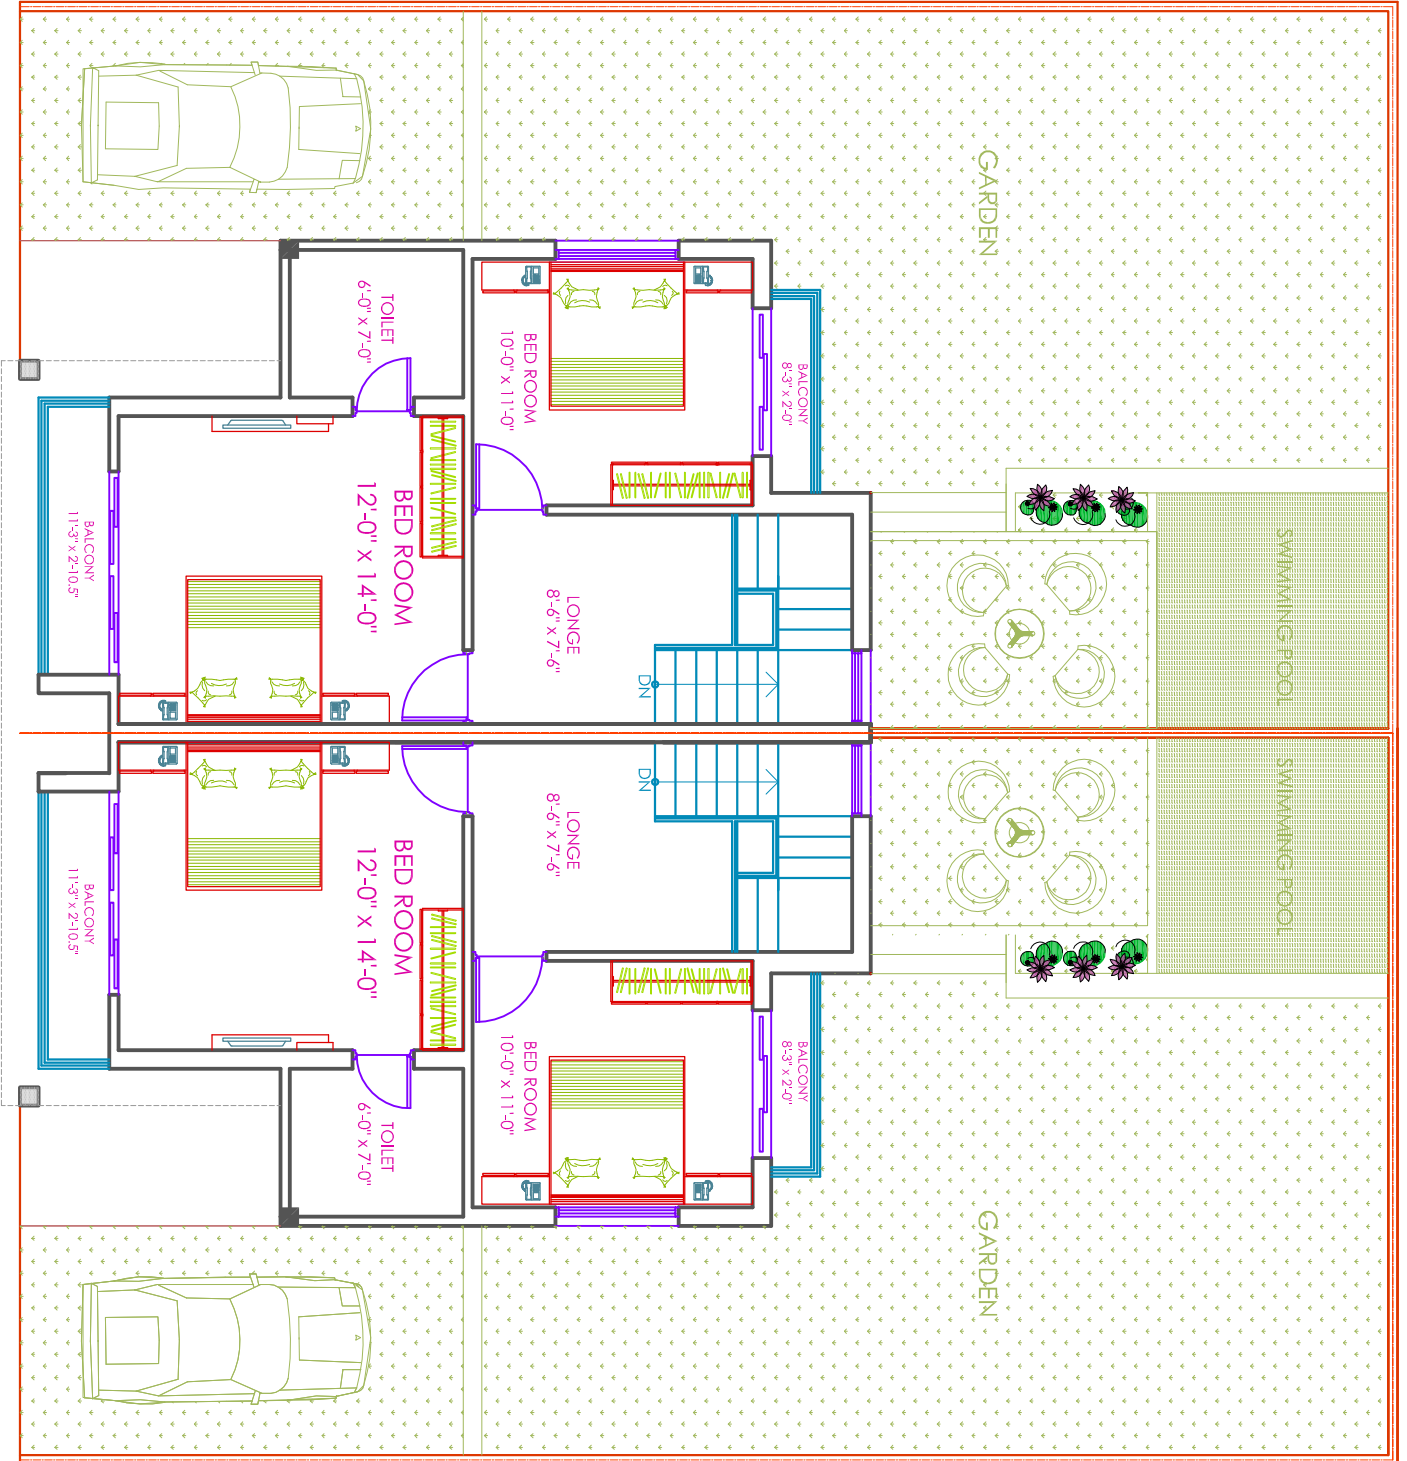

FIRST FLOOR PLAN BUILT UP AREA: 584 Sq.Ft. / 65 SQ.YRD.

Farm House Scheme at. Ratanpur.  
FIRST FLOOR PLAN

ARCHITECTS  
m/s rudra associates  
Haresh B. Patel (B.Arch.)  
Ahmedabad.  
Tel. 079 2791 3132, 6520 7172.